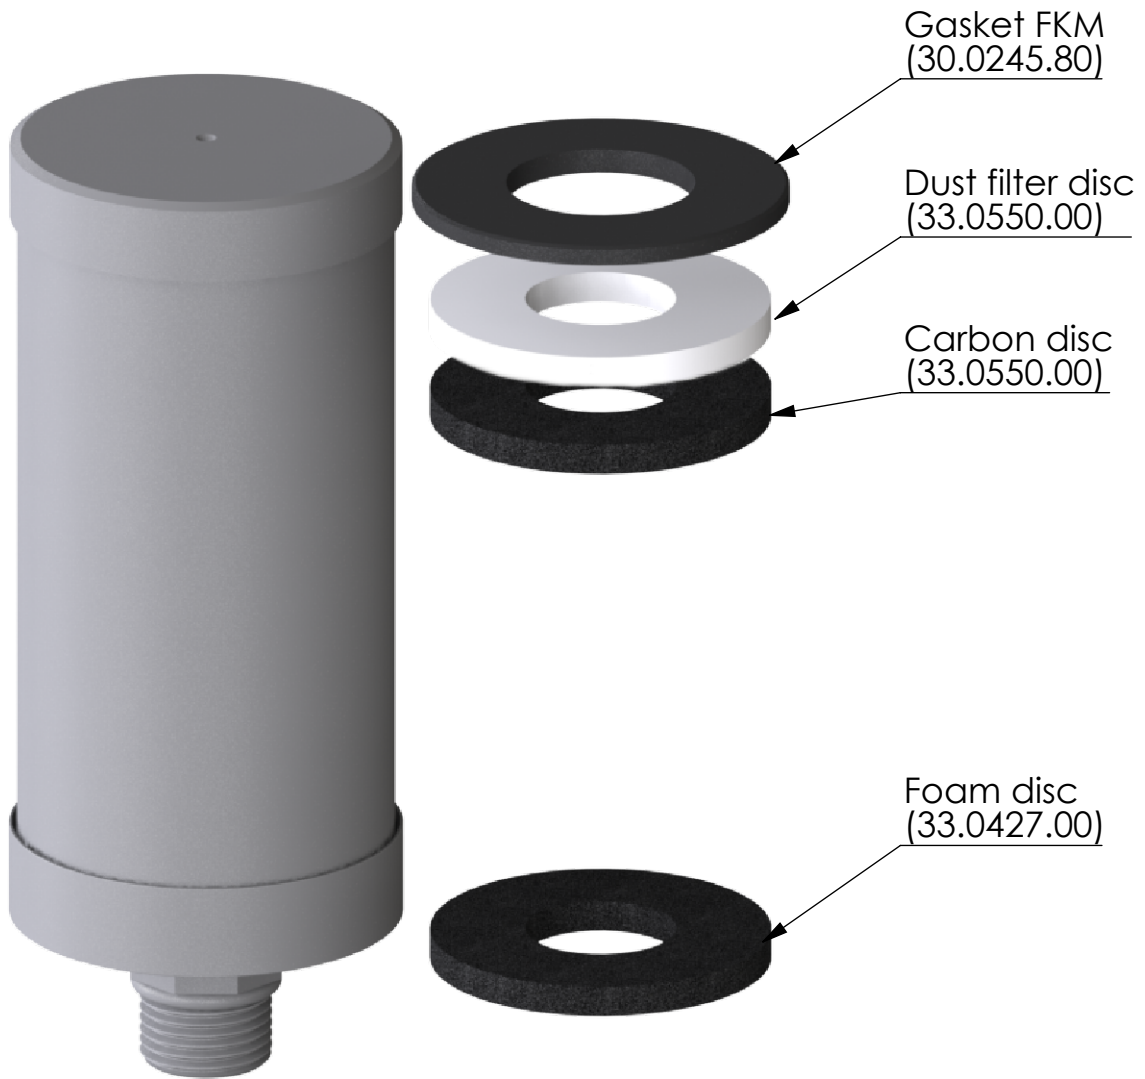

SPARE PARTS KIT ET VV-R 1

GIEBEL Xdry needed per Adsorber:
- Adsorber VV-R / RV 1L: 0,15 KG

GIEBEL Xdry sold separately
(please visit our shop at
giebel-adsorber.com/shop)

				Date	Name	Weight (kg): 0.1	
				Created 30.11.2021	daniel.zinic	Naming: Spare Parts Kit ET_VV-R_1_F_V2_C	
				Released 17.10.2023	daniel.zinic		
				GIEBEL FilTec GmbH www.giebel-adsorber.com info@gf-dry.com		Article number: 05.0010.20	
						Status approved	Format A4
						Scale	Sheet / of
Rev	Changes	Date	Name	Observe protection note ISO 16016		- 1 / 1	