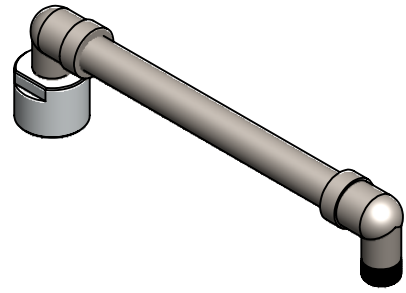

Mounting Adapter

For TB

Product Code	MOA	-	TB	-	SS	-	DIN42567C-G34a	-	M40x1,5i
	Mount Adapter		For TB		Material Stainless steel		Connection for Adsorber DIN42567C - G3/4" male		Connection for system M40x1,5 female

Total weight (kg): 1.01

NAME:

Mounting Adapter
MOA-TB_SS_DIN42567C-G34a_M40x1,5i

Article no.:
06.0000.36

Status approved

Format A4

Ratio 1:2

Sheet / of 1 / 1