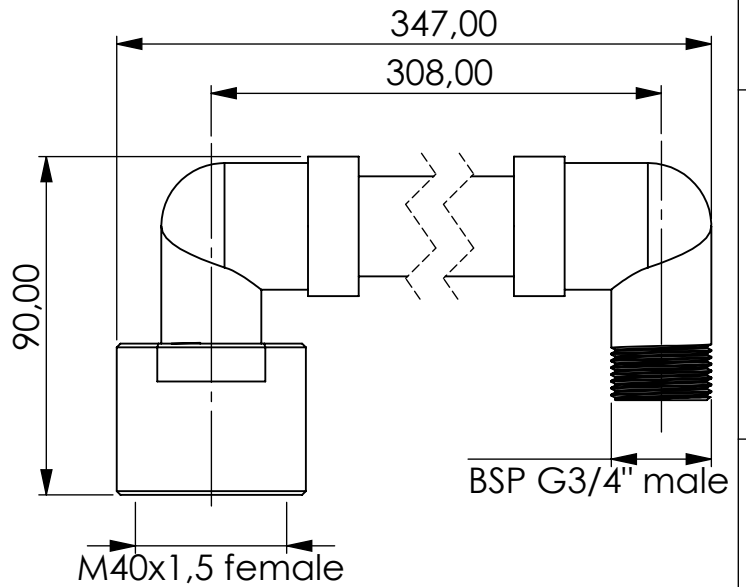

Mounting Adapter

For TB

Product Code	MOA	-	TB	-	SS	-	DIN42567C-G34a	-	M40x1,5i
	Mount Adapter		For TB		Material Stainless steel		Connection for Adsorber DIN42567C - G3/4" male		Connection for system M40x1,5 female

Total weight (kg): 1.01

NAME:

Mounting Adapter
MOA-TB_SS_DIN42567C-G34a_M40x1,5i

Article no.:
06.0000.36

Status approved

Format A4

Ratio 1:2

Sheet / of 1 / 1