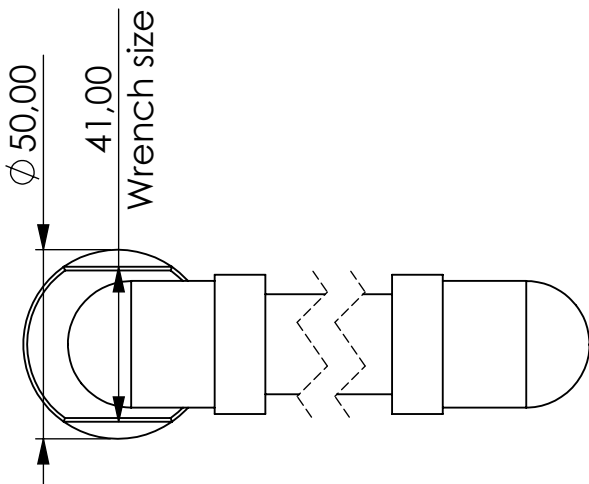

Mounting Adapter

For TB

Product Code	MOA	-	TB	-	SS	-	DIN42567C-G34a	-	M40x1,5i
	Mount Adapter		For TB		Material Stainless steel		Connection for Adsorber DIN42567C - G3/4" male		Connection for system M40x1,5 female

Total weight (kg): 1.01

NAME:

Mounting Adapter
MOA-TB_SS_DIN42567C-G34a_M40x1,5i

Article no.:
06.0000.36

Status approved

Format A4

Ratio 1:2

Sheet / of 1 / 1