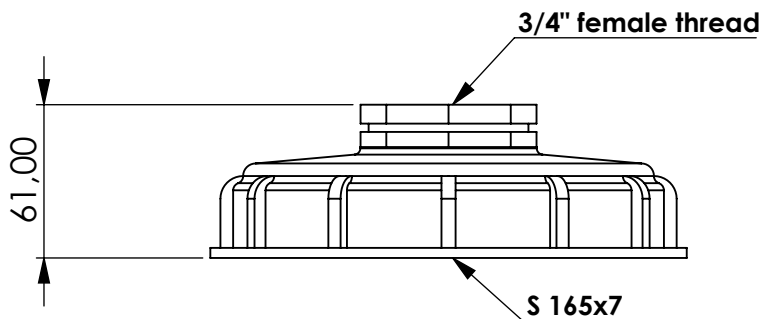

1

2

3

4

A

A

IBC Cover

B

B

C

C

D

D

Product Code	IBCD	-	150	-	PE	-	E	-	34f
	IBC Cover		Size 150mm / S 165x7		Material Polyethylene		EPDM seal		Connection for Adsorber 3/4" female

E

E

Article no.:
33.0539.00

Status approved

Format A4

Ratio 1:3

Sheet / of 1 / 1

1

2

3