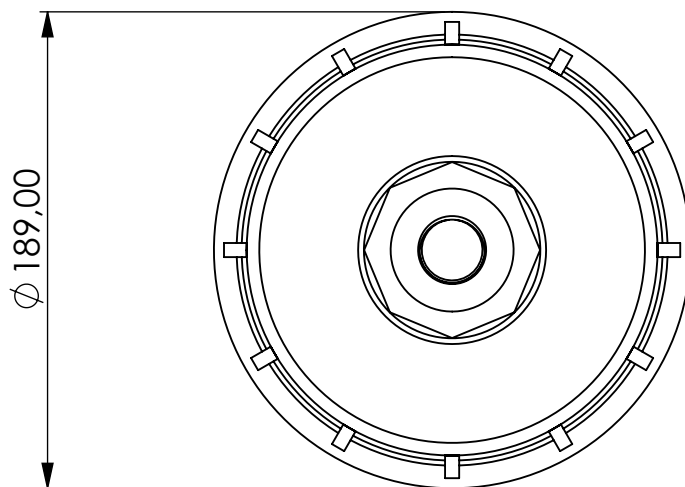

1

2

3

4

A

A

IBC Cover

B

B

C

C

D

D

Product Code	IBCD	-	150	-	PE	-	E	-	34f
	IBC Cover		Size 150mm / S 165x7		Material Polyethylene		EPDM seal		Connection for Adsorber 3/4" female

E

E