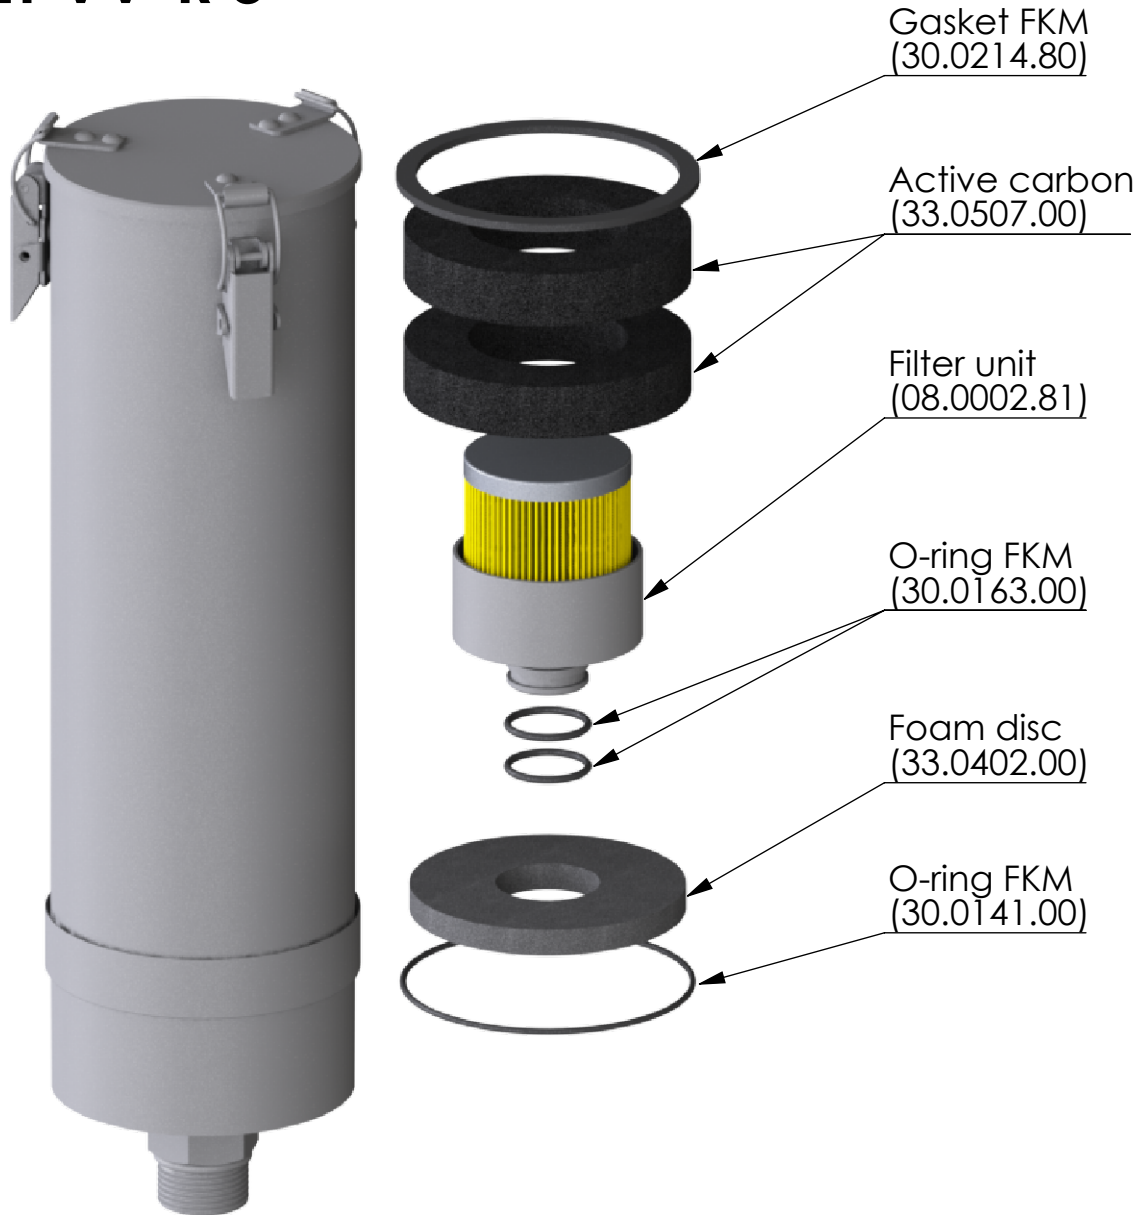

SPARE PARTS KIT ET VV-R 3

GIEBEL Xdry needed per Adsorber:

- Adsorber VV-R / RV 3M: 1.7 lb
- Adsorber VV-R / RV 3L: 2.9 lb

GIEBEL Xdry sold separately
(please visit our shop at giebel-adsorber.com/shop)

				Date	Name	Weight (lb): 0.44
				Created 30.11.2021	daniel.zinic	Naming: Spare Parts Kit ET_VV-R_3_F_P3_C
				Released 14.08.2024	daniel.zinic	
				GIEBEL FilTec Inc. www.giebel-adsorber.com info.us@gf-dry.com		Article number: 07.0003.39
						Status approved
Rev	Changes	Date	Name	Observe protection note ISO 16016		Scale
						Sheet / of 1 / 1