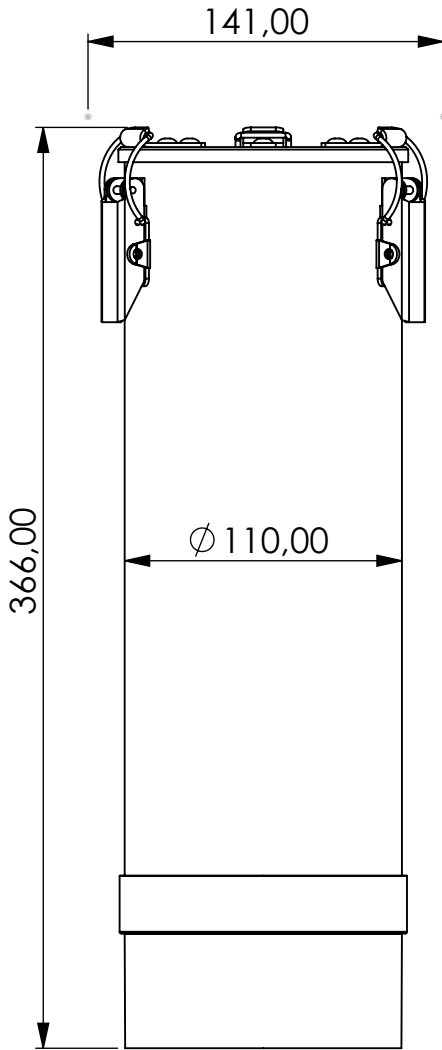

Adsorber VV-RV series

Product Code	VV	-	RV	-	3L	-	F	-	22	-	P3	-	XC	-	G34f
	Adsorber type		Refillable cartridge + valves		Size		FKM seals		Check valves 2 IN 2 OUT		Paper filter 3 micron		Adsorbent GIEBEL Xdry® & carbon		Connection for System BSP G3/4" female

Housing materials: PA6, PC, AL

GIEBEL Xdry® (kg): 1,3 Color-change capacity (ml): 455

Total weight (kg): 2.62

NAME:

Adsorber VV-RV 3L G3/4"f
VV-RV_3L_F_22_P3_XC_G34f

Article no.:
05.0031.22

Status freigabe	Format A4
Maßstab 1:3	Blatt / von 1 / 1