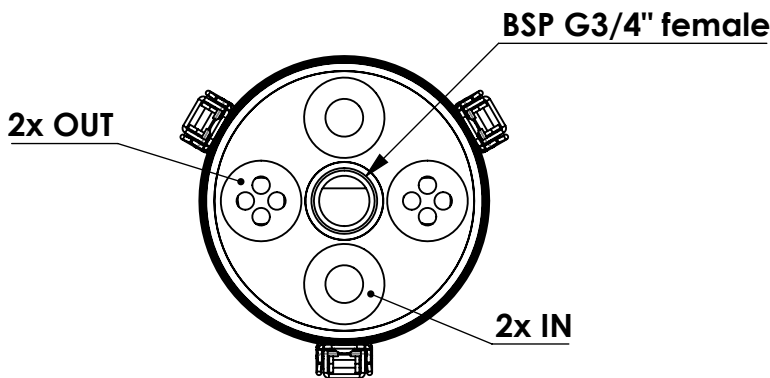

Adsorber VV-RV series

Product Code	VV	-	RV	-	3L	-	F	-	22	-	P3	-	XC	-	G34f
	Adsorber type		Refillable cartridge + valves		Size		FKM seals		Check valves 2 IN 2 OUT		Paper filter 3 micron		Adsorbent GIEBEL Xdry® & carbon		Connection for System BSP G3/4" female

Housing materials: PA6, PC, AL

GIEBEL Xdry® (kg): 1,3 Color-change capacity (ml): 455

Total weight (kg): 2.62

NAME:

Adsorber VV-RV 3L G3/4"f
VV-RV_3L_F_22_P3_XC_G34f

Article no.:
05.0031.22

Status freigabe	Format A4
Maßstab 1:3	Blatt / von 1 / 1