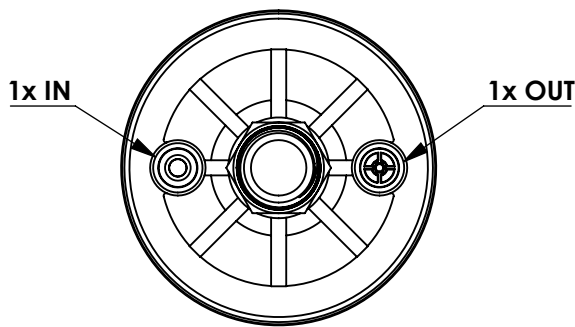

# Adsorber VV-DV series

Product Code	VV	-	DV	-	1M	-	F	-	11	-	V2	-	XC	-	N38m
	Adsorber type		Disposable cartridge + valves		Size		FKM seals		Check valves 1 IN 1 OUT		Filter fleece 2 micron		Adsorbent GIEBEL Xdry® & carbon		Connection for System NPT 3/8" male

Housing materials: PA6, PC, SS	
GIEBEL Xdry® (kg): 0,08	Color-change capacity (ml): 28
Total weight (kg): 0.20	
NAME:	
<b>Adsorber VV-DV 1M N3/8"m</b>	
VV-DV_1M_F_11_V2_XC_N38m	
Article no.:	Status
<b>05.0010.57</b>	freigabe
	Format
	A4
	Maßstab
	Blatt / von
	1:1.5
	1 / 1