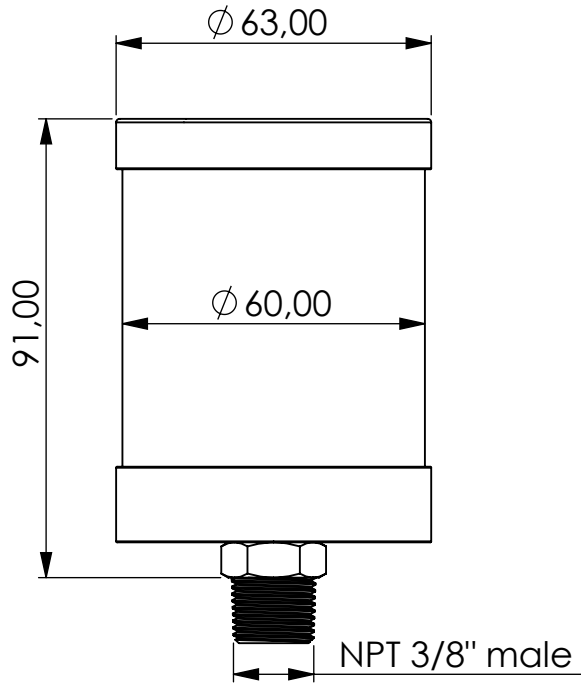

# Adsorber VV-DV series

Product Code	VV	-	DV	-	1M	-	F	-	11	-	V2	-	XC	-	N38m
	Adsorber type		Disposable cartridge + valves		Size		FKM seals		Check valves 1 IN 1 OUT		Filter fleece 2 micron		Adsorbent GIEBEL Xdry® & carbon		Connection for System NPT 3/8" male

Housing materials: PA6, PC, SS	
GIEBEL Xdry® (kg): 0,08	Color-change capacity (ml): 28
Total weight (kg): 0.20	
NAME:	
<b>Adsorber VV-DV 1M N3/8"m</b>	
VV-DV_1M_F_11_V2_XC_N38m	
Article no.:	Status
<b>05.0010.57</b>	freigabe
	Format
	A4
	Maßstab
	Blatt / von
	1:1.5
	1 / 1