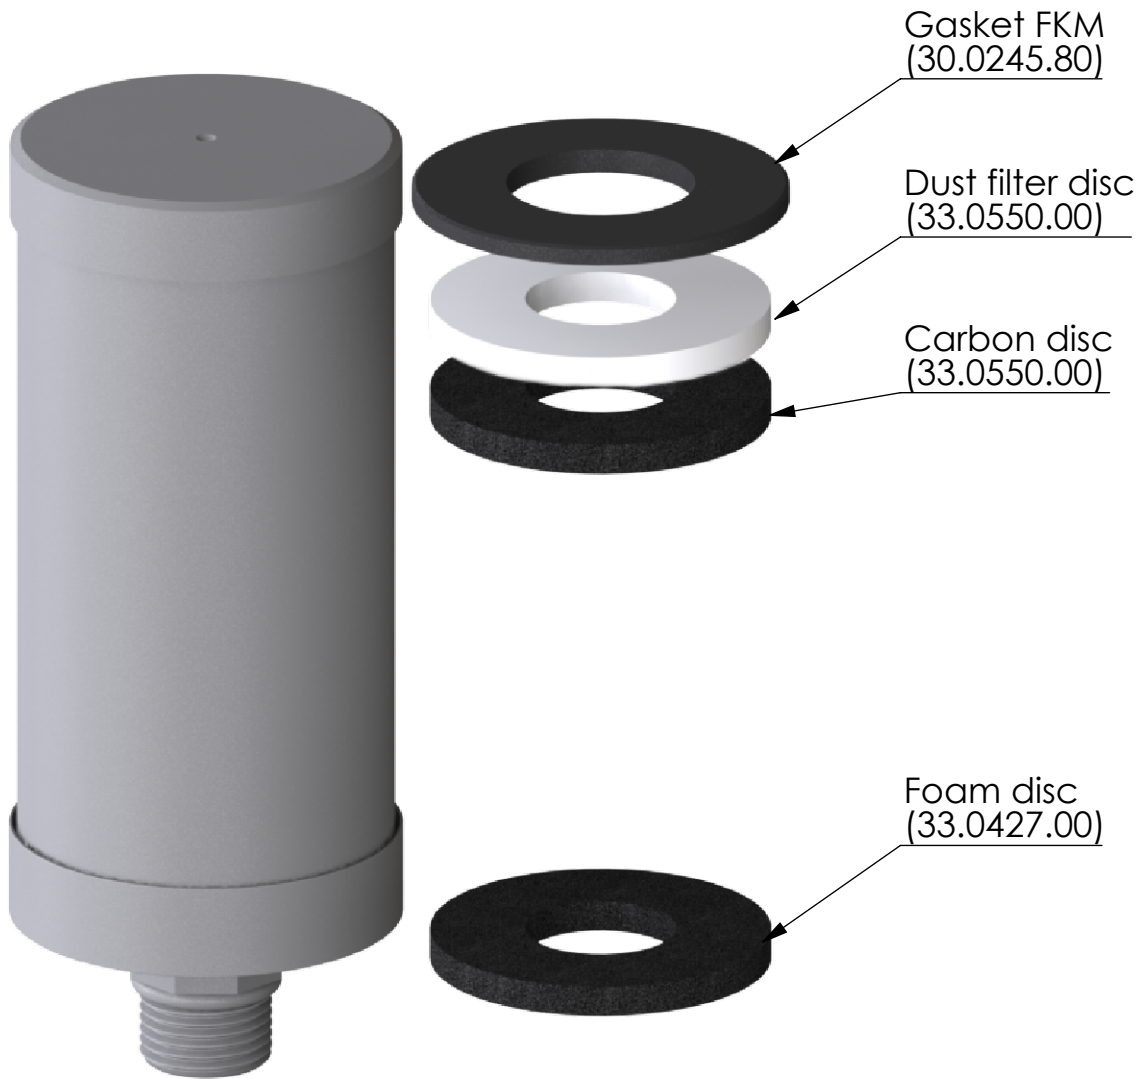

# SPARE PARTS KIT ET VV-R 1

GIEBEL Xdry needed per Adsorber:  
- Adsorber VV-R / RV 1L: 0.33 lb

GIEBEL Xdry sold separately  
(please visit our shop at  
[giebel-adsorber.com/shop](http://giebel-adsorber.com/shop))

				Date	Name	Weight (lb): 0.22	
				Created 30.11.2021	daniel.zinic	Naming: <b>Spare Parts Kit</b> <b>ET_VV-R_1_F_V2_C</b>	
				Released 14.08.2024	daniel.zinic		
				GIEBEL FilTec Inc. <a href="http://www.giebel-adsorber.com">www.giebel-adsorber.com</a> <a href="mailto:info.us@gf-dry.com">info.us@gf-dry.com</a>		Article number: <b>05.0010.20</b>	
						Status approved	Format A4
						Scale	Sheet / of
Rev	Changes	Date	Name	Observe protection note ISO 16016		- 1 / 1	